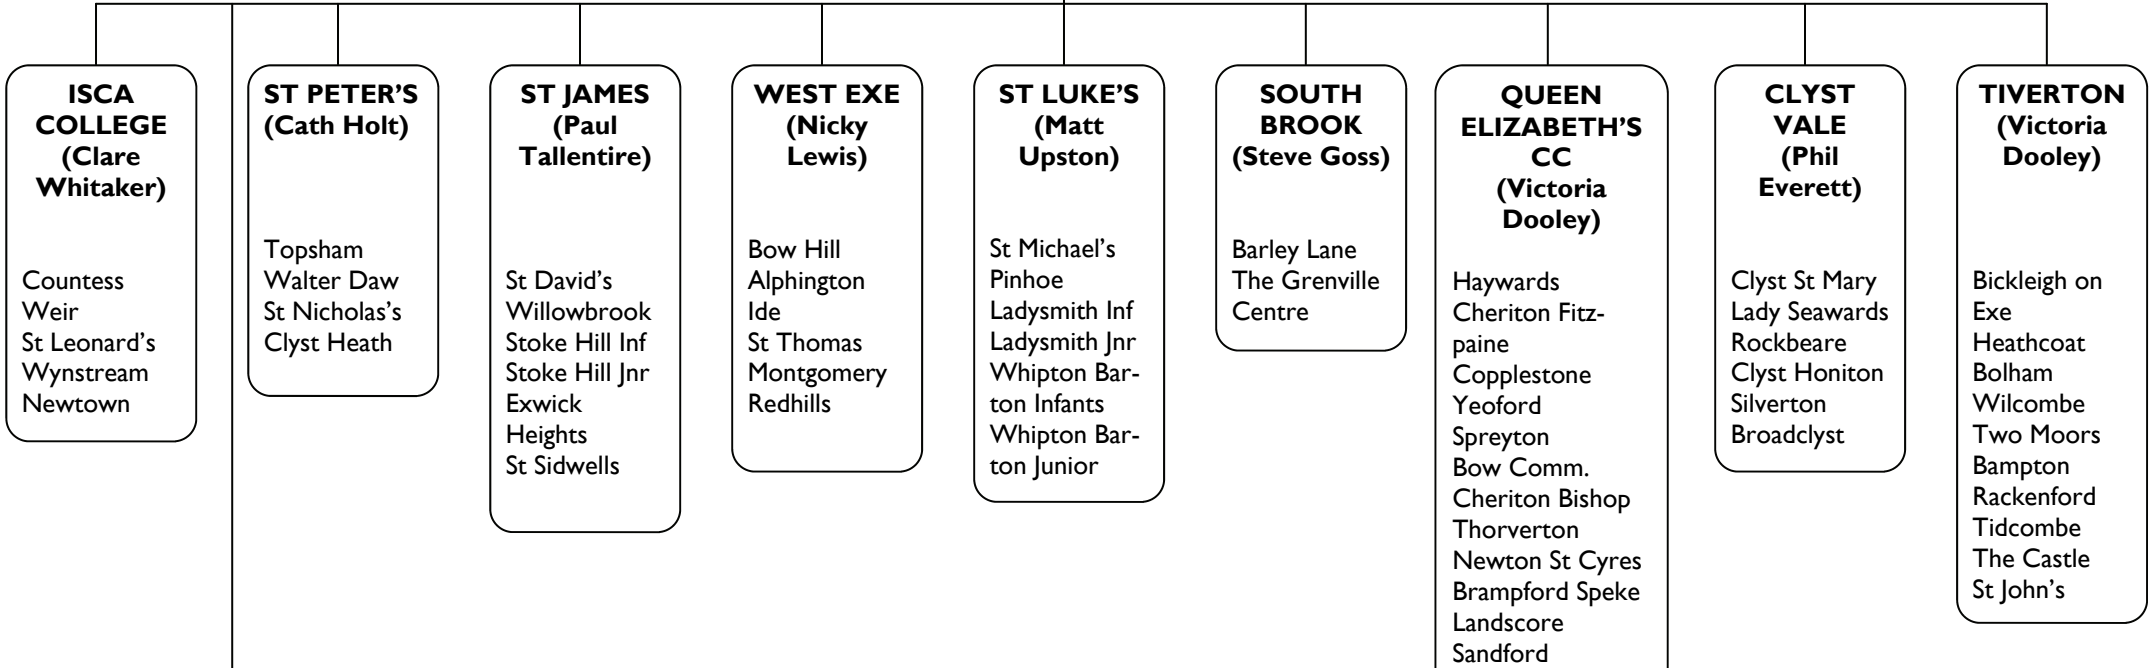

EXETER SCHOOL SPORT PARTNERSHIP

Hub site: St Luke's Science & Sports College

Further Education Partners:

Exeter College

East Devon College